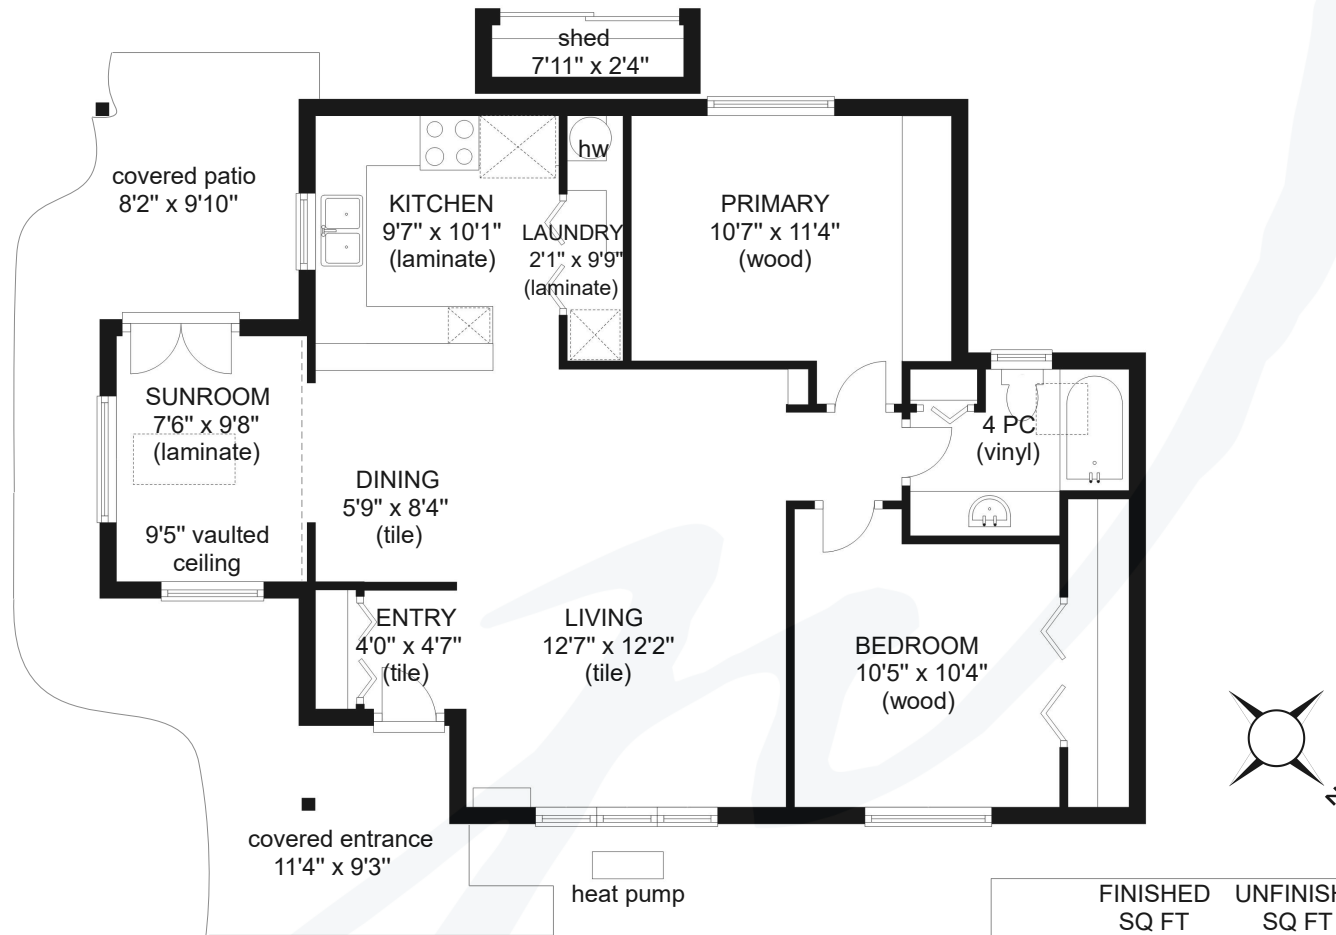

B-226 1ST STREET

	FINISHED SQ FT	UNFINISHED SQ FT	TOTAL SQ FT
MAIN	909	0	909

CEILING HEIGHT 8'0"

Prepared for the exclusive use of Jane Denham
 REMAX Ocean Pacific
 250-898-1220

Measurements on the plans are intended for visual reference purposes only and should be verified